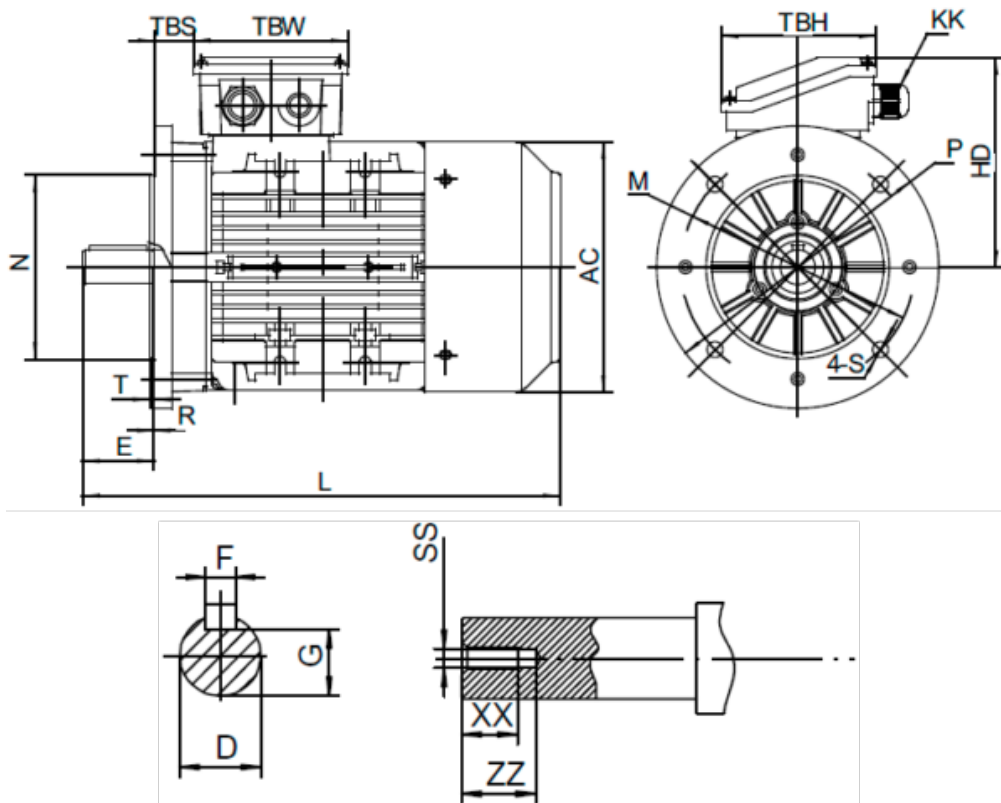

# Data Sheet

Article number: 25180015021440

Description: Kleedrive T3A 90S-2 1.5kw 2800 rpm UL/CSA  
3x230/400V 50 HZ IP55 B5 Eff=84,2%

## Measures

AA = 176	L = 313/338	TBH = 109
AC = Ø177	M = Ø165	TBS = 28.5
AD = 235	N = Ø130	TBW = 109
D = Ø24	P = Ø200	XX = 19
E = 50	R = 0	ZZ = 25
F = 8	S = Ø12	
G = 20	SS = M8	
HD = 145	T = 3.5	